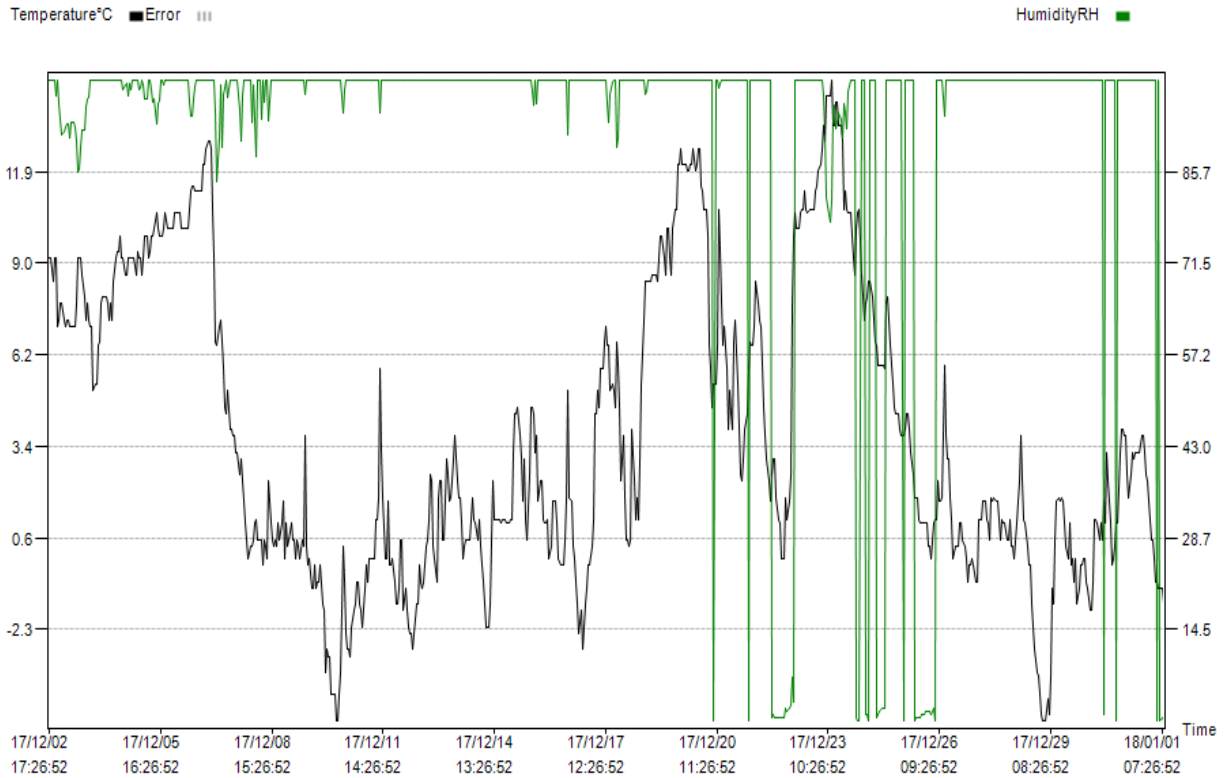

File Creat Date:18/01/01 09:48:07

GSP-6 Data Report

Device Information

Log Interval: 1H 0M 0S	Start Delay: 0.0	Start Time: 17/12/02 16:26:52
Total Space: 16000	Stop Allow: Enable	Expected Stop Time: 19/09/30 07:26:52
Temperature Type:°C	Alarm Setting: Disable	Actual Stop Time: 18/01/01 09:26:52
Voice Set:Disable	Record Mode: Max	GSP: Disable

Trip Information

Serial Number: 004
 Userinfo: GSP-6 temperature & humidity Data Logger

Logging Summary

Upper Limit: 60.0°C	Upper Limit: 90.0%RH	Recorded Count: 714
Lower Limit: -30.0°C	Lower Limit: 10.0%RH	First time: 17/12/02 16:26:52
Highest: 14.7°C	Highest: 100.0%RH	Last time: 18/01/01 09:26:52
Lowest: -5.1°C	Lowest: 0.2%RH	
Average: 3.8°C	Average: 92.1%RH	